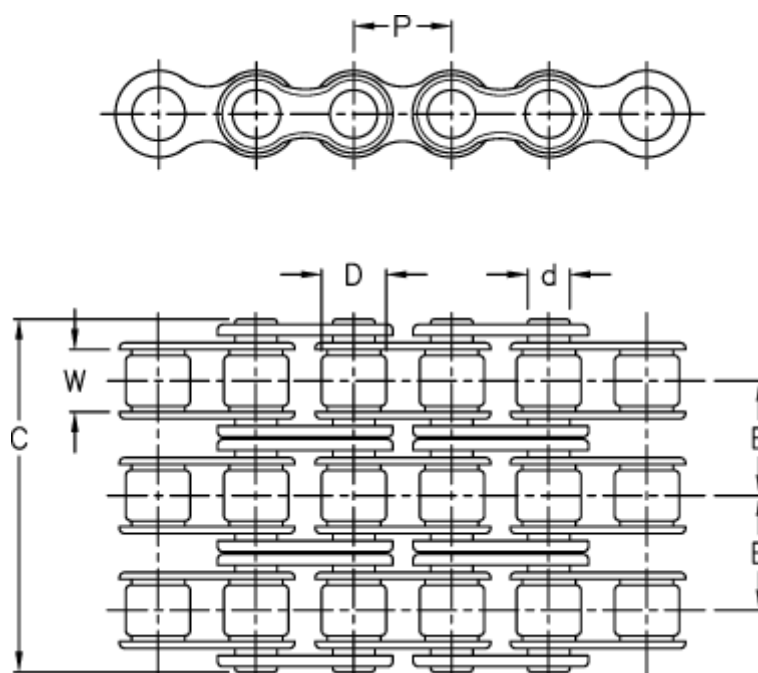

Data Sheet

Article number: 6100130110

Description: KLEEchain 1 3/4" triplex 28 B-3
5 meter in box (without connecting links)

Measures

Breaking power = 609500N

W = 30,99

C = 184,20

Chain size = 1 3/4"

d = 15,90

D = 27,94

Description = 28 B-3

E = 59,56

P = 44,45